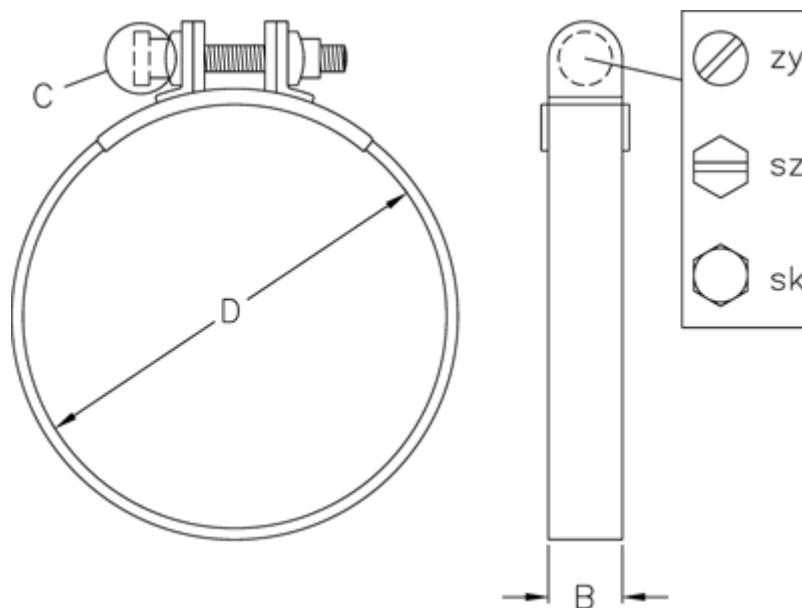

Data Sheet

Article number: 021200700011

Description: Sealing Clamp S 11 W5

Measures

C (screw type) = ZY

Diameter D = 11

Width B = 9